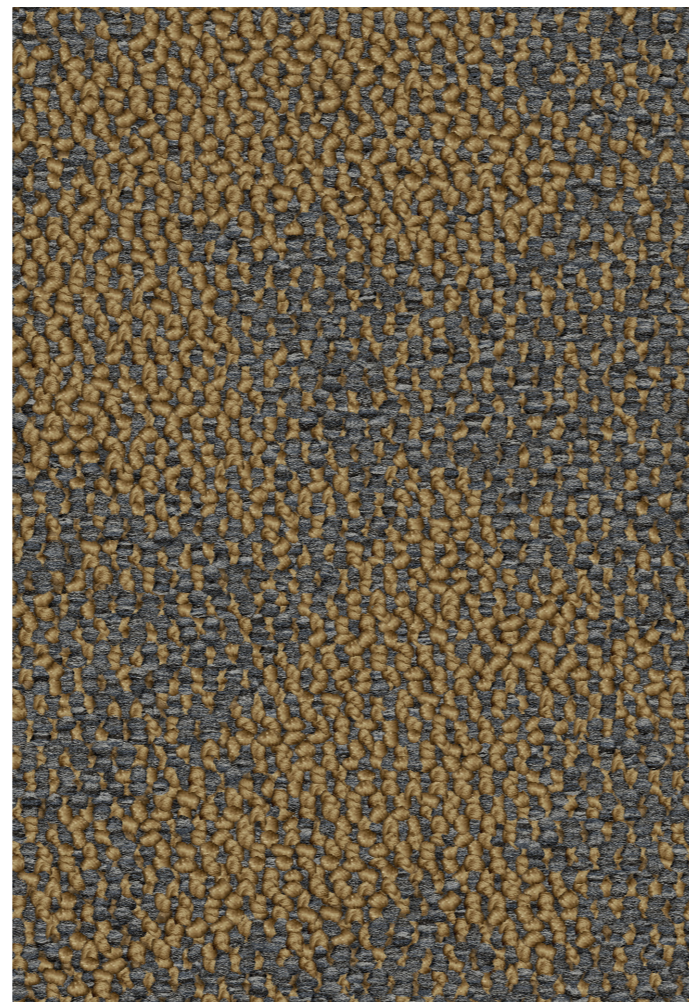

Aurora Green 07412 | LRV 9.72

Astral Blue 07413 | LRV 10.01

LUNAR

Tufted Loop Pile

FORMAT

Tile

500 x 500 mm

INSTALLATION

Random

Picard 07406 | LRV 11.68

Rook 07405 | LRV 5.55

Jura 07407 | LRV 3.27

Cosmic Pink 07409 | LRV 10.76

Celestial Peach 07410 | LRV 9.70

Available from stock

Each colour has a Light Reflectance Value (LRV) measured in accordance with BS8493:2008+A1:2010

The LRVs are shown under each colour

Solar Yellow 07411 | LRV 9.96

Alpes 07403 | LRV 9.83

Moretus 07402 | LRV 15.92

Stadius 07404 | LRV 5.59