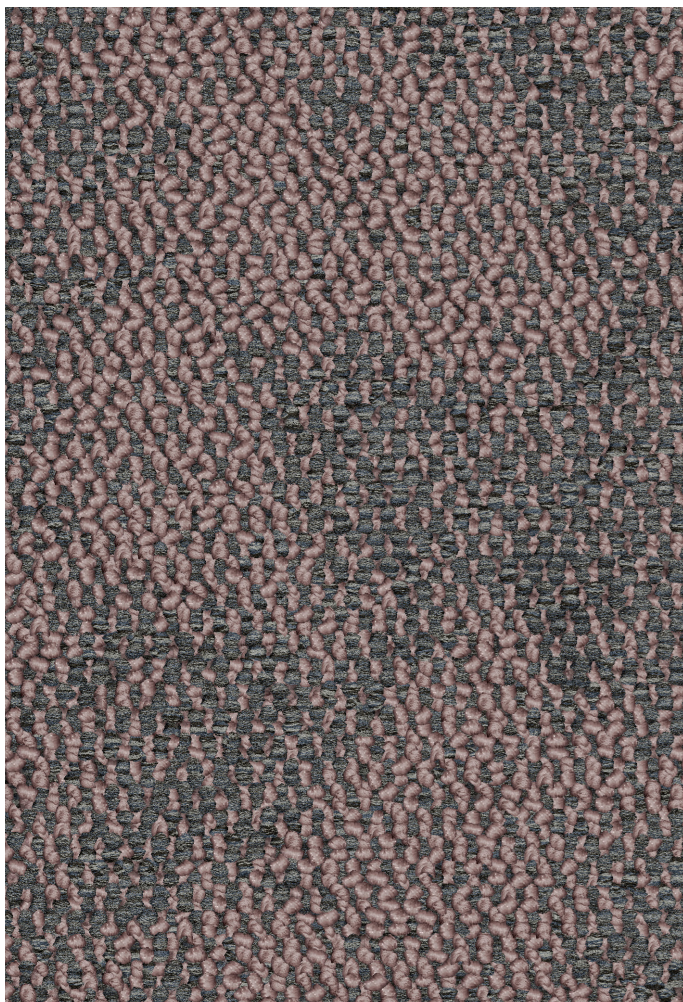

Aurora Green 07412 | LRV 9.72

Astral Blue 07413 | LRV 10.01

LUNAR

Tufted Loop Pile

FORMAT

Tile

500 x 500 mm

INSTALLATION

Random

Picard 07406 | LRV 11.68

Rook 07405 | LRV 5.55

Jura 07407 | LRV 3.27

Cosmic Pink 07409 | LRV 10.76

Celestial Peach 07410 | LRV 9.70

Available from stock

Each colour has a Light Reflectance Value (LRV) measured in accordance with BS8493:2008+A1:2010

The LRVs are shown under each colour

Solar Yellow 07411 | LRV 9.96

Alpes 07403 | LRV 9.83

Moretus 07402 | LRV 15.92

Stadius 07404 | LRV 5.59